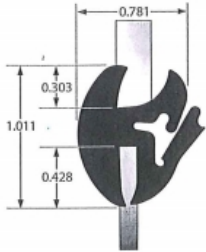

## Product Data

75000690

75000690  
AS-987 for use with 1/4" Glass  
Panel and 1/8" Body Panel

**SKU:** AS-987

**Product Categories:** [One Piece Weatherstrips](#), [Cooper Standard Weather Stripping, Trim & Seals Products](#), [Molded and Extruded Rubber](#), [Weatherstrips](#), [One Piece Weatherstrips](#)

## Product Attributes

- Equivalent Number: AS-987
- Glass Panel Thickness-A: .1875 to .250
- Overall Width (inch): 0.75
- Weight per Foot (lbs): 0.288